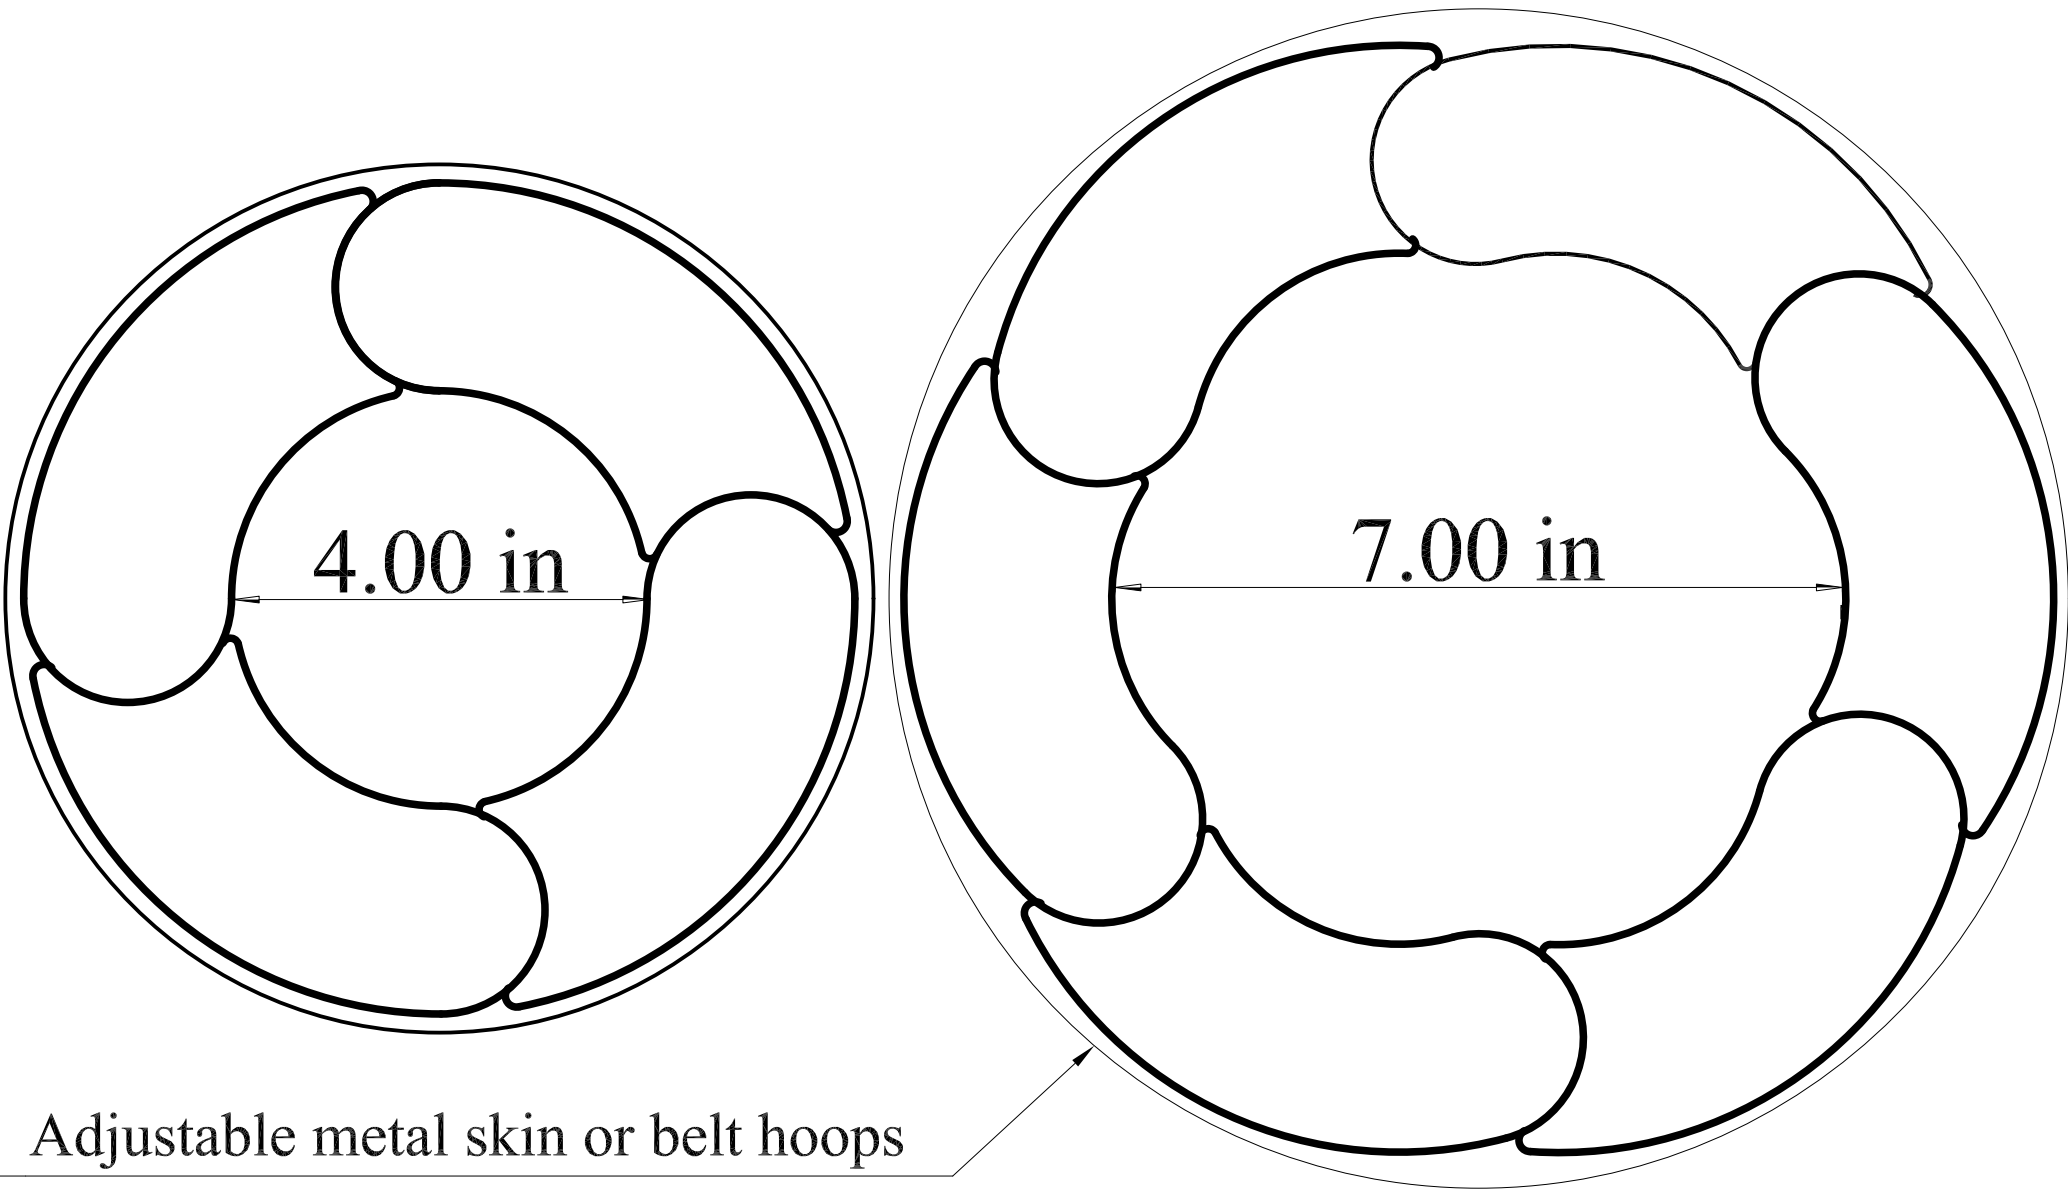

Expandable No Mortar Cookstove

4.00 in

7.00 in

Adjustable metal skin or belt hoops