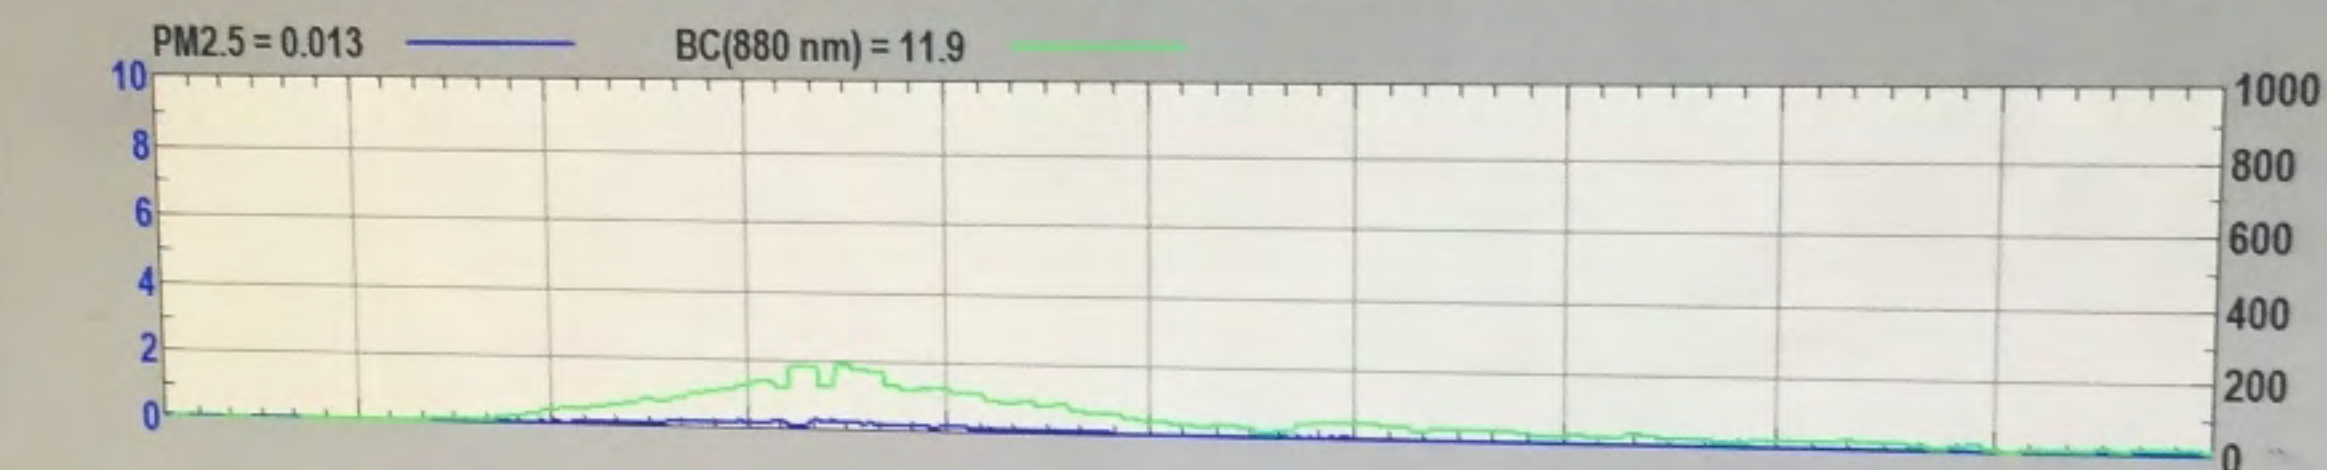

DOE Cook Stoves
 File View Setup Messages Operate Help
 Test Filter Start Filter Stop AWS Scale Sartorius Scale User Message
 1:26 12:10
 Log Message "Sartorius Scale"

Time **12:38:00**
 Pot Temp 99.5 C
 Sartorius 7339.8 g
 AWS 0.0 g
 Duct CO2 3385 ppm
 Dilution R. 22.7
 Alicat Flow 17.0 l/m
 Iris Flow 217.9 CFM
 Out-In ΔP 1.7 Pa
 Aeth. Atten. 31.3

- Instrument Status
- FMPS3091
 - APS3321
 - OPS3330
 - DustTrax
 - Aethalometer
 - CAI-602P

Cook Stoves Running M...

- 12:25:46 Name Kirk Harris
- 12:25:46 FilterC C145
- 12:25:46 FilterH NA
- 12:25:48 Filter Start
- 12:27:34 Sartorius Scale 597.8
- 12:27:43 Sartorius Scale nan
- 12:27:46 Sartorius Scale 594.5
- 12:28:00 Sartorius Scale 7409.8
- 12:28:17 Sartorius Scale 7614.2
- 12:31:09 Sartorius Scale 525.2
- 12:36:32 Sartorius Scale nan
- 12:36:33 Sartorius Scale 396.9
- 12:37:55 User Test Stop
- 12:37:56 Sartorius Scale nan
- 12:37:58 Filter Stop
- 12:37:59 Sartorius Scale 7340.2