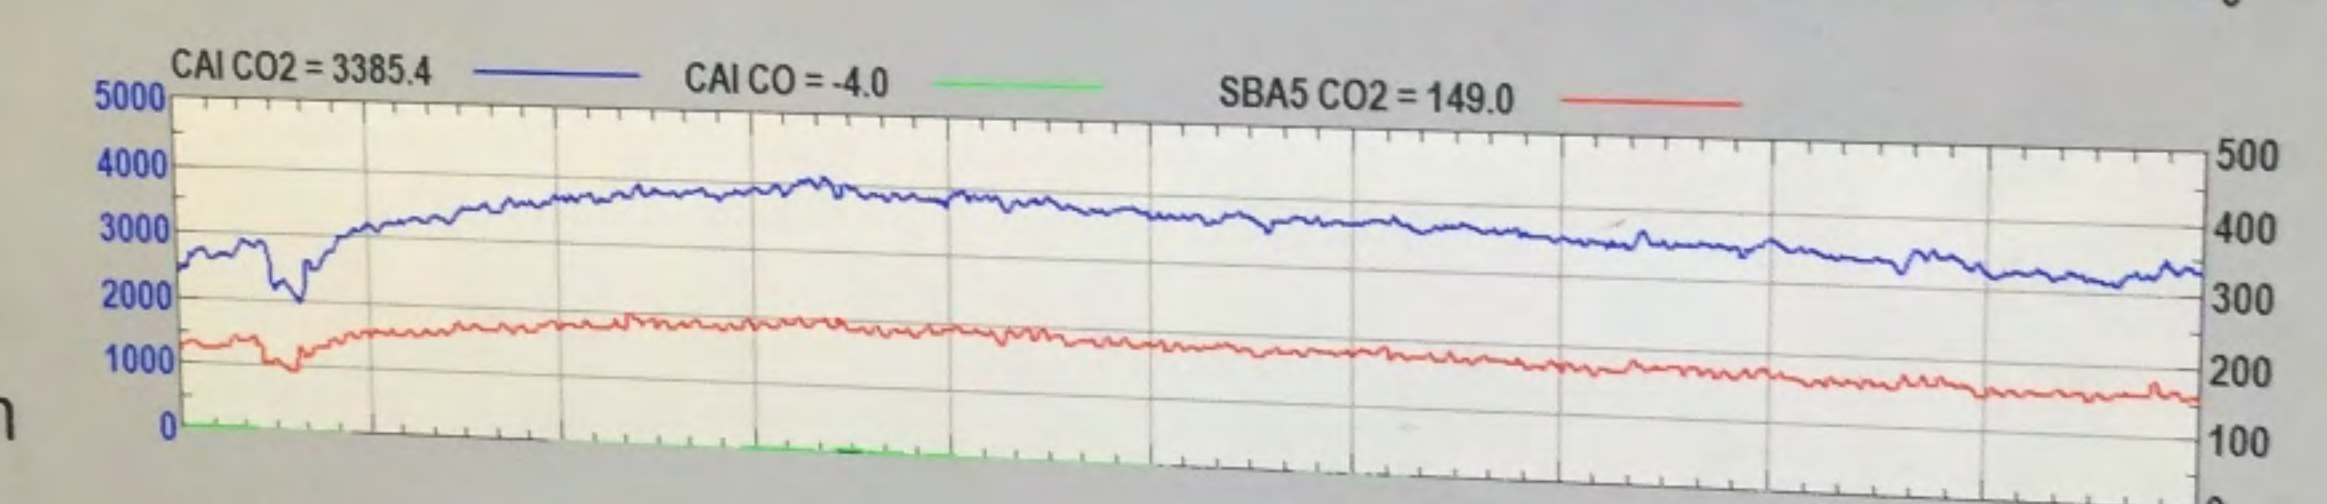

DOE Cook Stoves
 File View Setup Messages Operate Help
 Test Filter Start Filter Stop AWS Scale Sartorius Scale User Message
 1:26 12:10
 Log Message "Sartorius Scale"

Time **12:38:00**
 Pot Temp 99.5 C
 Sartorius 7339.8 g
 AWS 0.0 g
 Duct CO2 3385 ppm
 Dilution R. 22.7
 Alicat Flow 17.0 l/m
 Iris Flow 217.9 CFM
 Out-In ΔP 1.7 Pa
 Aeth. Atten. 31.3

- Instrument Status
- FMPS3091
 - APS3321
 - OPS3330
 - DustTrax
 - Aethalometer
 - CAI-602P

Cook Stoves Running M...

- 12:25:46 Name Kirk Harris
- 12:25:46 FilterC C145
- 12:25:46 FilterH NA
- 12:25:48 Filter Start
- 12:27:34 Sartorius Scale 597.8
- 12:27:43 Sartorius Scale nan
- 12:27:46 Sartorius Scale 594.5
- 12:28:00 Sartorius Scale 7409.8
- 12:28:17 Sartorius Scale 7614.2
- 12:31:09 Sartorius Scale 525.2
- 12:36:32 Sartorius Scale nan
- 12:36:33 Sartorius Scale 396.9
- 12:37:55 User Test Stop
- 12:37:56 Sartorius Scale nan
- 12:37:58 Filter Stop
- 12:37:59 Sartorius Scale 7340.2