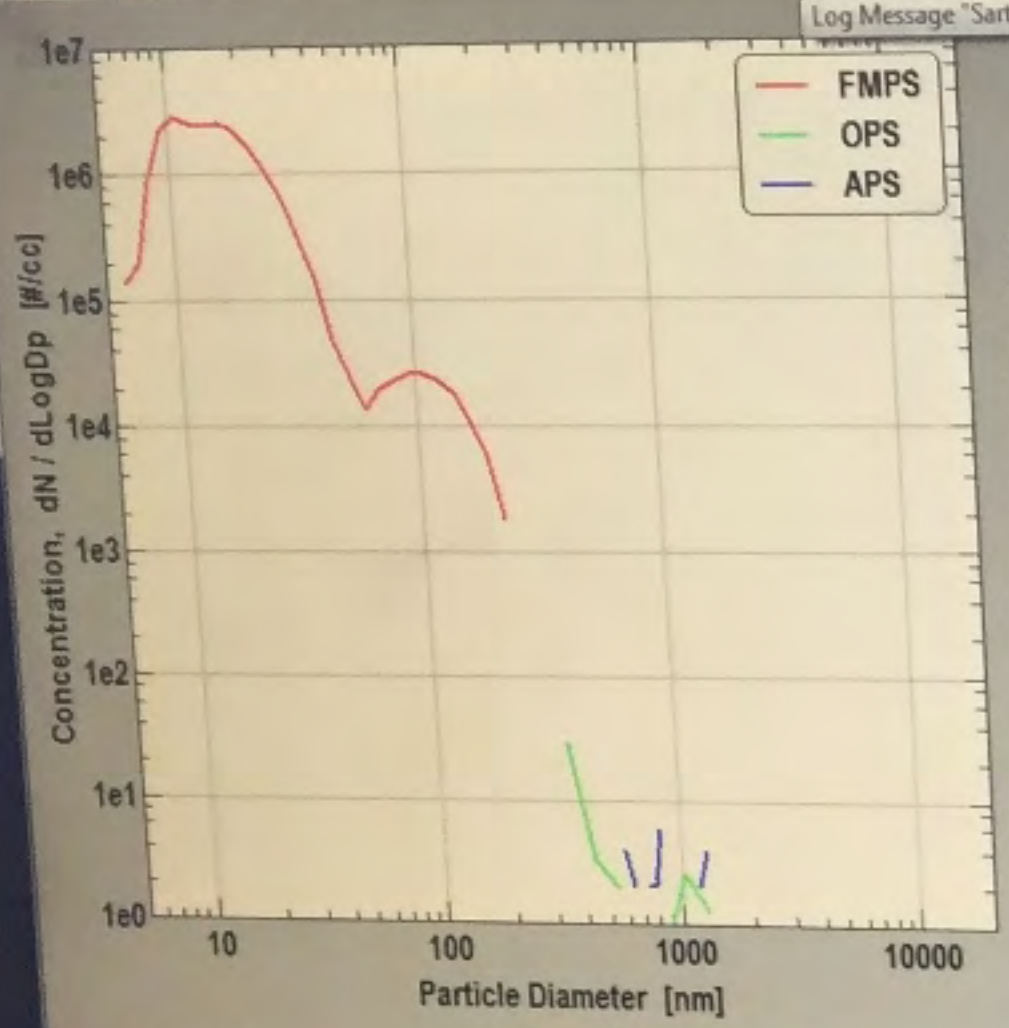

DOE Cook Stoves
 File View Setup Messages Operate Help
 Test Filter Start Filter Stop AWS Scale Sartorius Scale User Message
 1:26 12:10
 Log Message "Sartorius Scale"

Time **12:38:00**
 Pot Temp 99.5 C
 Sartorius 7339.8 g
 AWS 0.0 g
 Duct CO2 3385 ppm
 Dilution R. 22.7
 Alicat Flow 17.0 l/m
 Iris Flow 217.9 CFM
 Out-In ΔP 1.7 Pa
 Aeth. Atten. 31.3

- Instrument Status
- FMPS3091
 - APS3321
 - OPS3330
 - DustTrax
 - Aethalometer
 - CAI-602P

Cook Stoves Running M...

- 12:25:46 Name Kirk Harris
- 12:25:46 FilterC C145
- 12:25:46 FilterH NA
- 12:25:48 Filter Start
- 12:27:34 Sartorius Scale 597.8
- 12:27:43 Sartorius Scale nan
- 12:27:46 Sartorius Scale 594.5
- 12:28:00 Sartorius Scale 7409.8
- 12:28:17 Sartorius Scale 7614.2
- 12:31:09 Sartorius Scale 525.2
- 12:36:32 Sartorius Scale nan
- 12:36:33 Sartorius Scale 396.9
- 12:37:55 User Test Stop
- 12:37:56 Sartorius Scale nan
- 12:37:58 Filter Stop
- 12:37:59 Sartorius Scale 7340.2